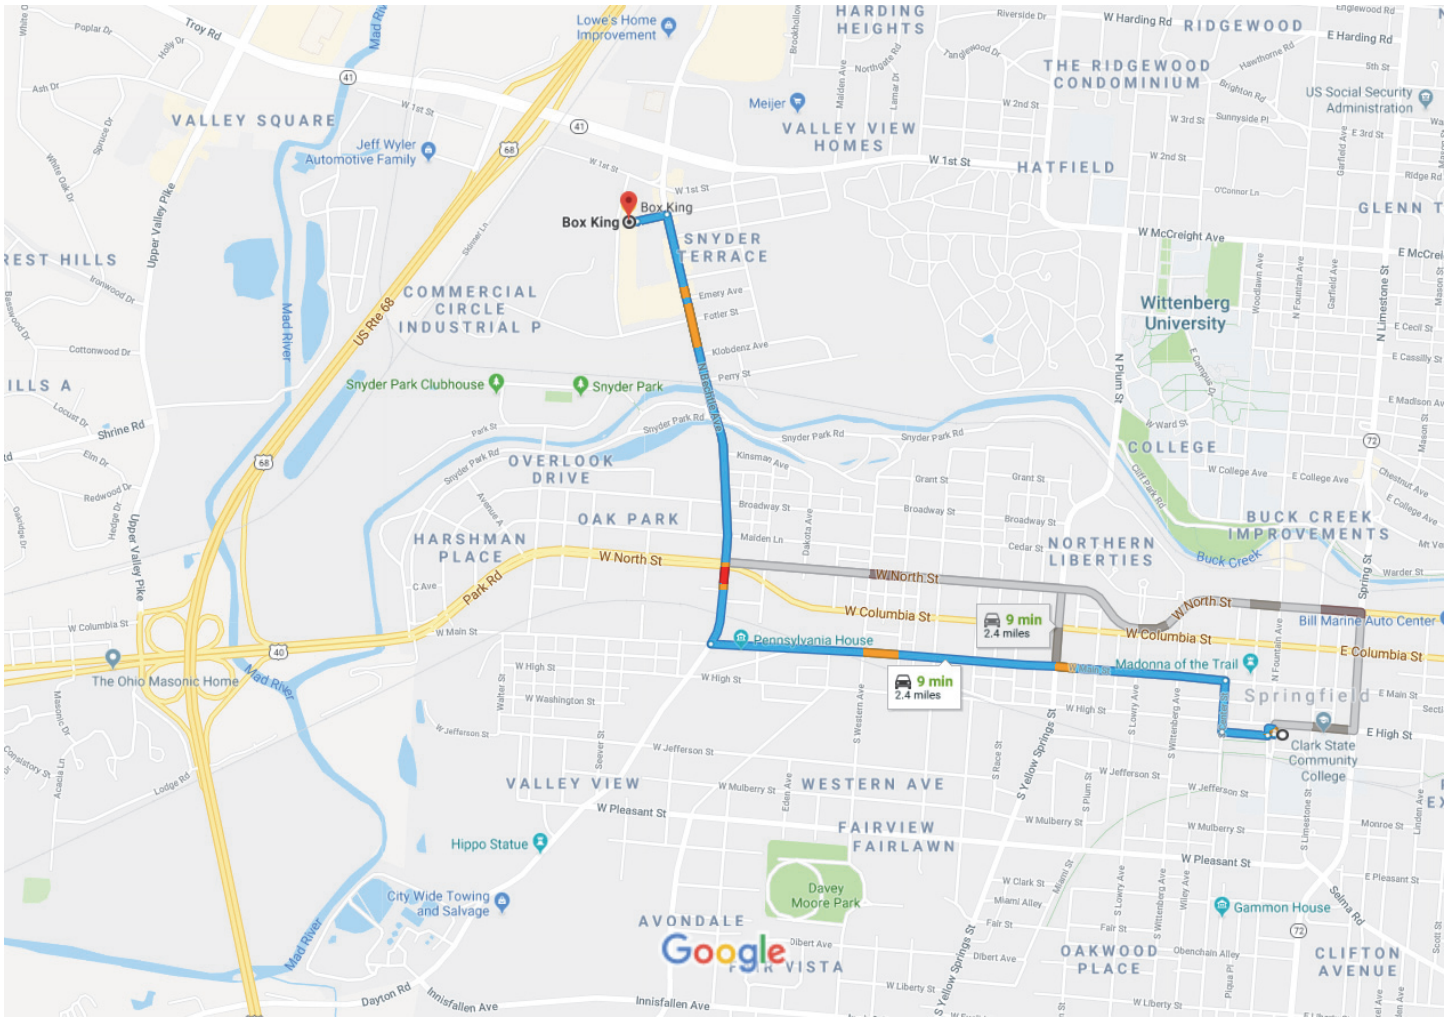

Courtyard by Marriott Springfield Downtown to Box King

Drive 2.4 miles, 9 min

Map data ©2018 Google 1000 ft

via W Main St and N Bechtle Ave
Best route

9 min
2.4 miles

via W North St and N Bechtle Ave

9 min
2.4 miles

via E North St and N Bechtle Ave

10 min
2.8 miles